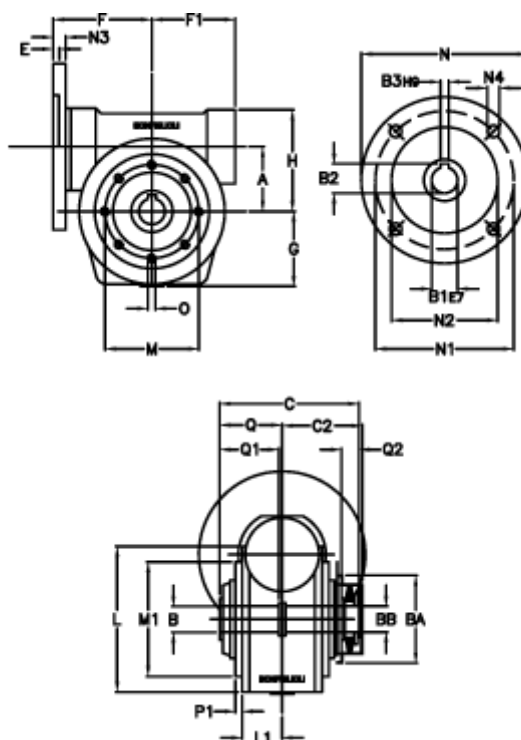

Article number: 390204406072316

Description: Worm Gear with Torque Limiter
VF 44-L1-P-60-P63B14

Measures

a = 44.60	C2 = 48	L1 = 35.0	O = M6x8
B = 18	Description = VF 44P-xx-63B14	m = 65	P1 = 2.0
B1 E7 = 11	E = 2.0	M1 = 50	Q = 32.0
B2 = 12.8	F = 65	N = 90	Q1 = 32
B3 H9 = 4	F1 = 54	N1 = 75	Q2 = 12
BA = 40	g = 51	N2 = 60	
BB H7 = 11	H = 71.0	N3 = 8.0	
C = 79	L = 80.0	N4 = 5,5	